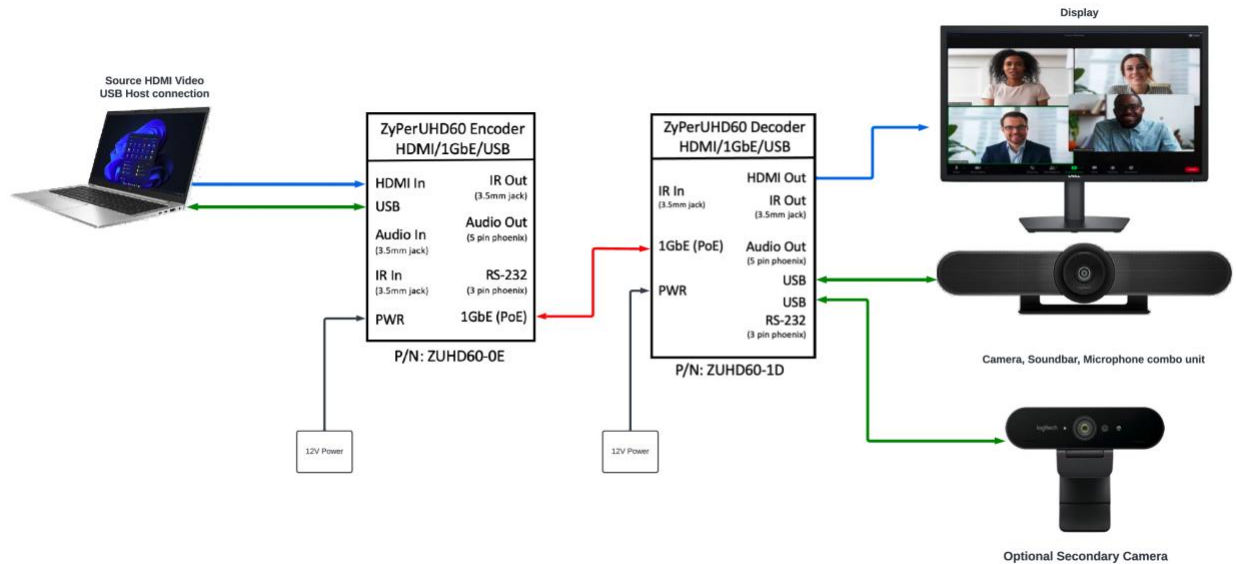

Basic Huddle Rooms and Spaces

At its most basic, a walled huddle room will include a central surface (table or other furniture) with 2-6 chairs. It will contain one or more whiteboards or a display device. There will be one or more cameras used for video conferencing as well as appropriate speakers and microphones.

Huddle Room Example with the ZyPerUHD60

The ZyPerUHD60 system eliminates the need for extensively long HDMI or USB cables by providing a simple solution with one device located near the display/camera system and another device located more convenient to the user. Note that typically the ZyPerUHD60 units are mounted out of sight and connected into via a convenient adapter located on a tabletop or wall plate.

ZeeVee Advantages

The example dedicated Huddle Room above can easily be converted to an interconnected Huddle/Overflow room by connecting the ZyPerUHD60 endpoints to a network switch creating a many to many AV over IP deployment where any source can be routed to any display and any camera can be routed to any source.